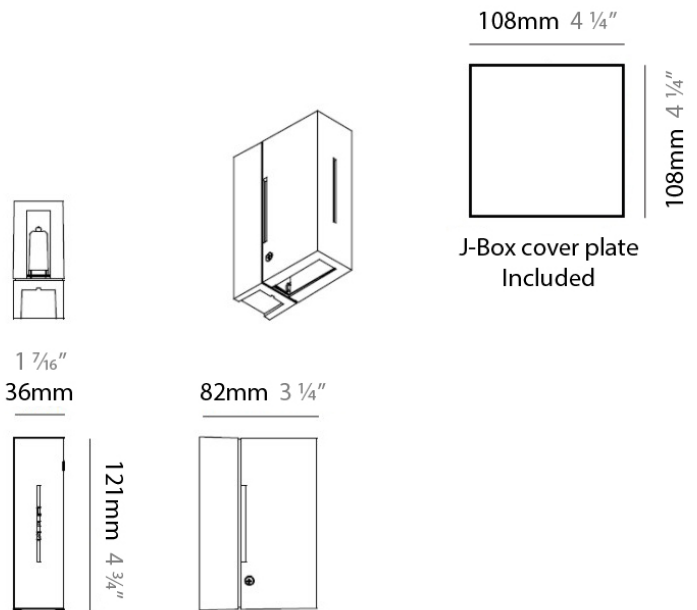

BLOC SURFACE

D93045

PROJECT	
TYPE	
NOTES	
QUANTITY	
DATE	

GENERAL

Series: Bloc
Brand: Milan
Division: Design
Mounting Type: Surface
Mounting Location: Wall
Subcategory: Ambient

PHYSICAL

Shape: Rectangle
Length (mm): 110
Length (in): 4 ⁵ / ₁₆
Height (mm): 121
Height (in): 4 ³ / ₄
Extension (mm): 96
Extension (in): 3 ³ / ₄
Light Distribution: Indirect
Weight (kg): 0.5
Weight (lbs): 1
Fixture Material: Metal

ELECTRICAL

Number of Lamps: 1
Lamp Type: LED Retrofit
Lamp Shape: T4
Bulb Included: Bulb Not Included
Total Output Wattage (W): 3
Max. Wattage Per Lamp (W): 3
Lamp Base: G9
Input Voltage (V): 120

LED

OPTICAL

RATINGS AND CERTIFICATIONS

Certified By: CSA Certified to UL and CSA Standards
IP rating: IP20

BLOC SURFACE

D93048

PROJECT	
TYPE	
NOTES	
QUANTITY	
DATE	

GENERAL

Series: Bloc
 Brand: Milan
 Division: Design
 Mounting Type: Surface
 Mounting Location: Wall
 Subcategory: Ambient

PHYSICAL

Shape: Rectangle
 Length (mm): 375
 Length (in): 14 3/4
 Height (mm): 110
 Height (in): 4 5/16
 Extension (mm): 96
 Extension (in): 3 3/4
 Weight (kg): 1.23
 Weight (lbs): 2.7
 Fixture Material: Metal